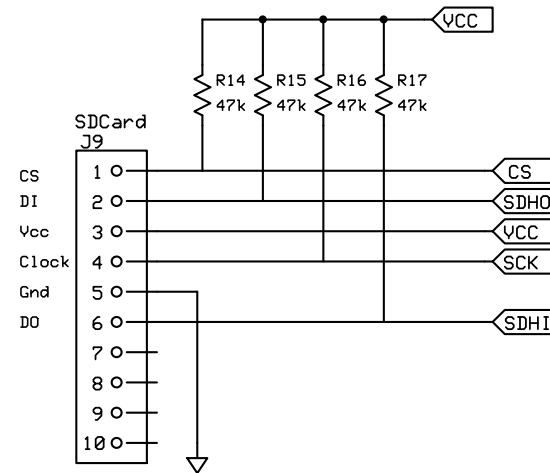

dsPIC33

The Ultimate Source Ver.2

K00N3876	Rev 1.0	1 / 3
	2009/11/01	

Power Supply and Clock

The Ultimate Source Ver.2

KOON3876

Rev 1.0
2009/11/01

2 / 3

Buttons, interfaces

The Ultimate Source Ver.2

KOON3876

Rev 1.0

2009/11/01

3 / 3