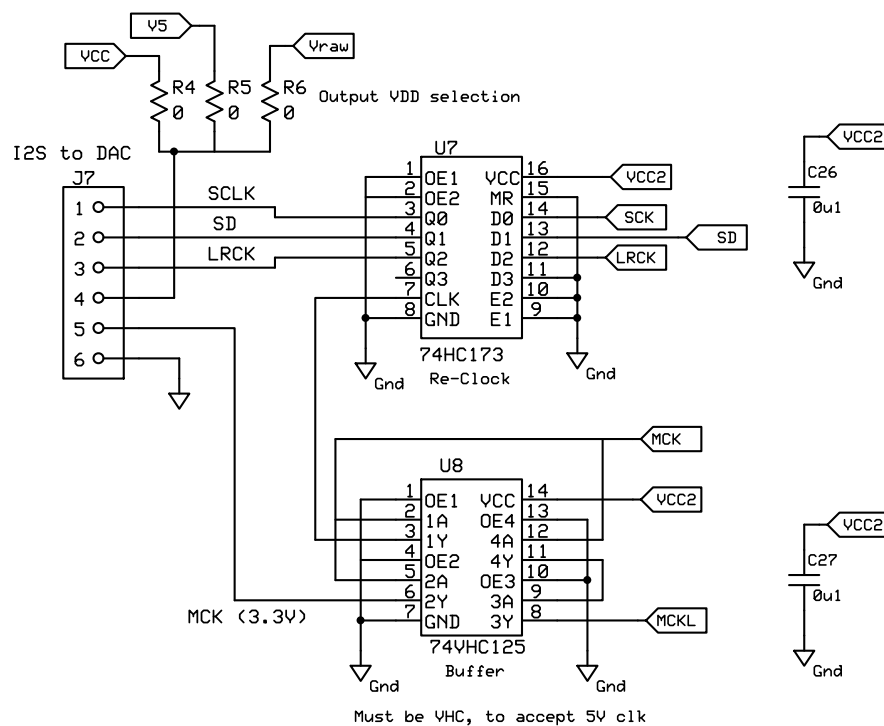

dsPIC33

The Ultimate Source Ver.2

K00N3876	Rev 1.0	1 / 3
	2009/11/01	

Power Supply and Clock

The Ultimate Source Ver.2

KOON3876

Rev 1.0
2009/11/01

2 / 3

Buttons, interfaces

The Ultimate Source Ver.2

KOON3876

Rev 1.0

2009/11/01

3 / 3