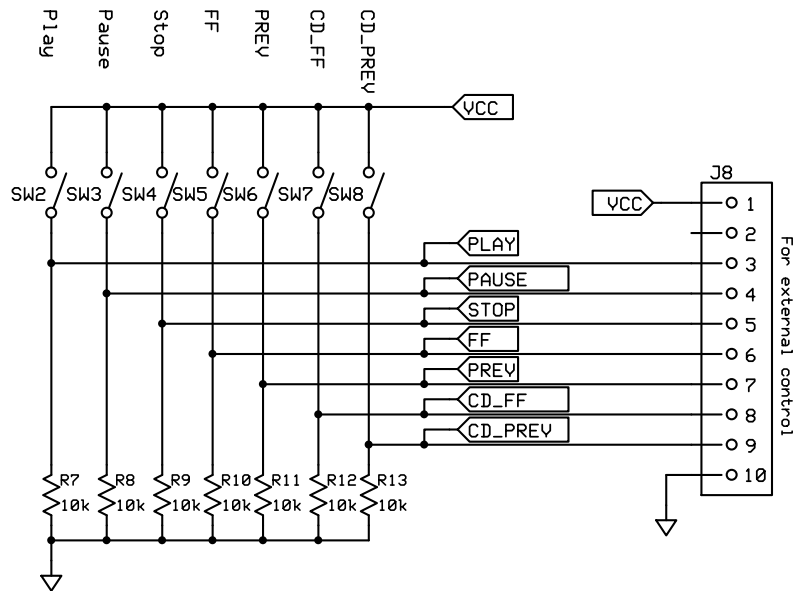

dsPIC33

The Ultimate Source Ver.2

K00N3876	Rev 1.0	1 / 3
	2009/11/01	

Power Supply and Clock

The Ultimate Source Ver.2

KOON3876

Rev 1.0
2009/11/01

2 / 3

Buttons, interfaces

The Ultimate Source Ver.2

KOON3876

Rev 1.0

2009/11/01

3 / 3