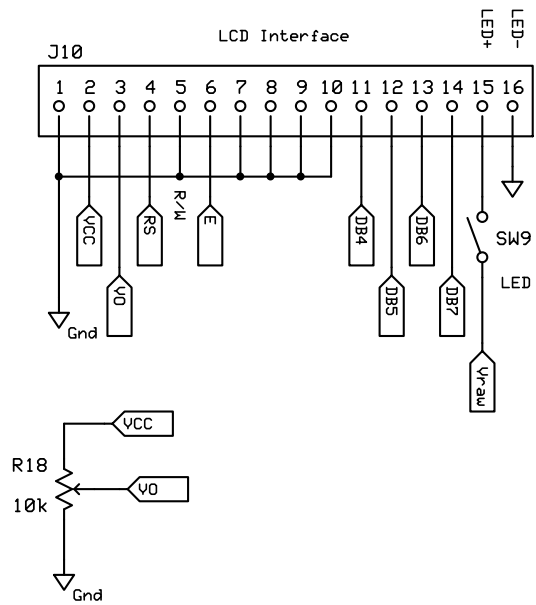

dsPIC33

The Ultimate Source Ver.2

K00N3876	Rev 1.0	1 / 3
	2009/11/01	

Power Supply and Clock

The Ultimate Source Ver.2

KOON3876

Rev 1.0
2009/11/01

2 / 3

Buttons, interfaces

The Ultimate Source Ver.2

KOON3876

Rev 1.0

2009/11/01

3 / 3