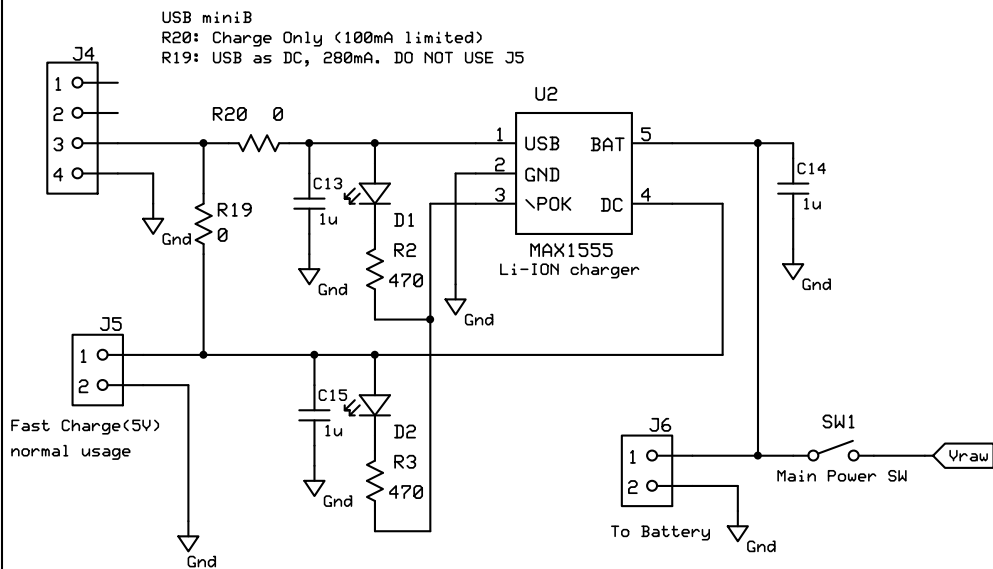

dsPIC33

The Ultimate Source Ver.2

K00N3876	Rev 1.0	1 / 3
	2009/11/01	

Power Supply and Clock

The Ultimate Source Ver.2

KOON3876

Rev 1.0
2009/11/01

2 / 3

Buttons, interfaces

The Ultimate Source Ver.2

KOON3876

Rev 1.0

2009/11/01

3 / 3